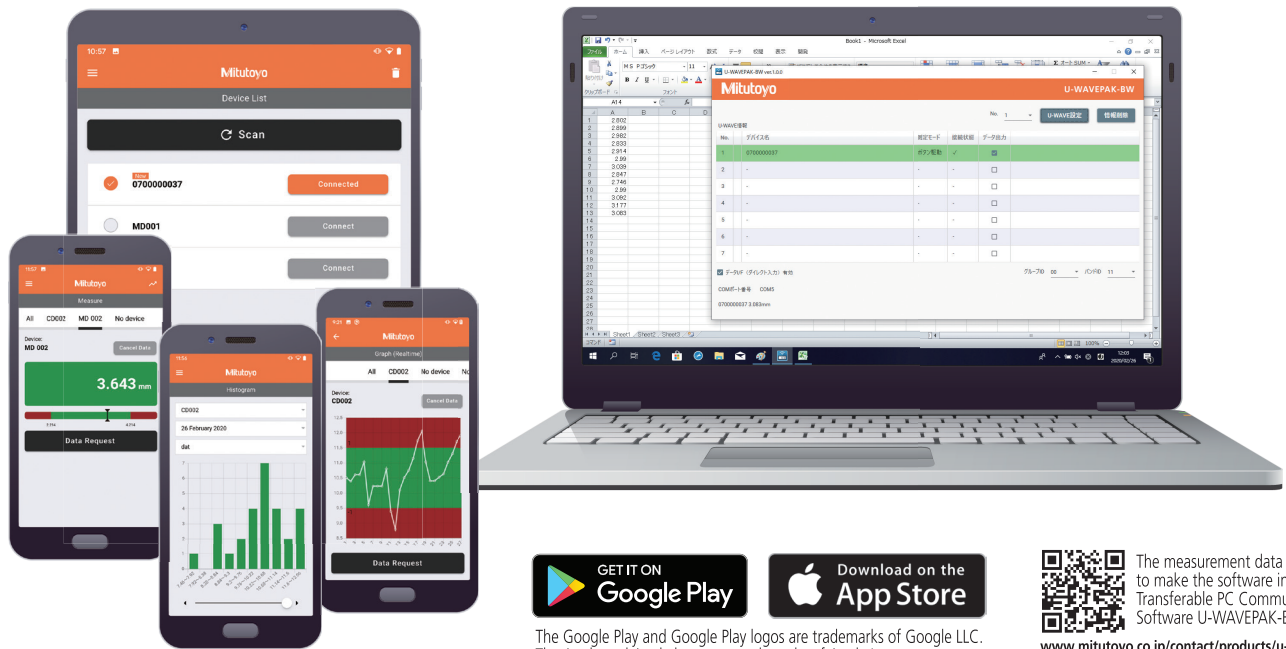

U-WAVE Bluetooth®

U-WAVE-TMB/TCB

The new U-Wave Bluetooth transmitter features:

- Now utilizes the popular Bluetooth 4.2 Low Energy Wireless Technology.
- This new Bluetooth version of U-Wave allows a simple connection to smartphones, tablets and Bluetooth enabled Laptops and PC's.
- The same low profile and ergonomic fit benefits of the U-Wave Fit.
- A buzzer type and IP67 type with dustproof and waterproof specifications are available.
- Up to 7 units can be connected to 1 Bluetooth enabled PC without a receiver.
- New U-WavePak BLE for Android, iOS and Windows available at no cost.

The measurement data is used to make the software in the pc Transferable PC Communication Software U-WAVEPAK-BW.

The Google Play and Google Play logos are trademarks of Google LLC. The Apple and Apple logos are trademarks of Apple Inc.

www.mitutoyo.co.jp/contact/products/u-wave/